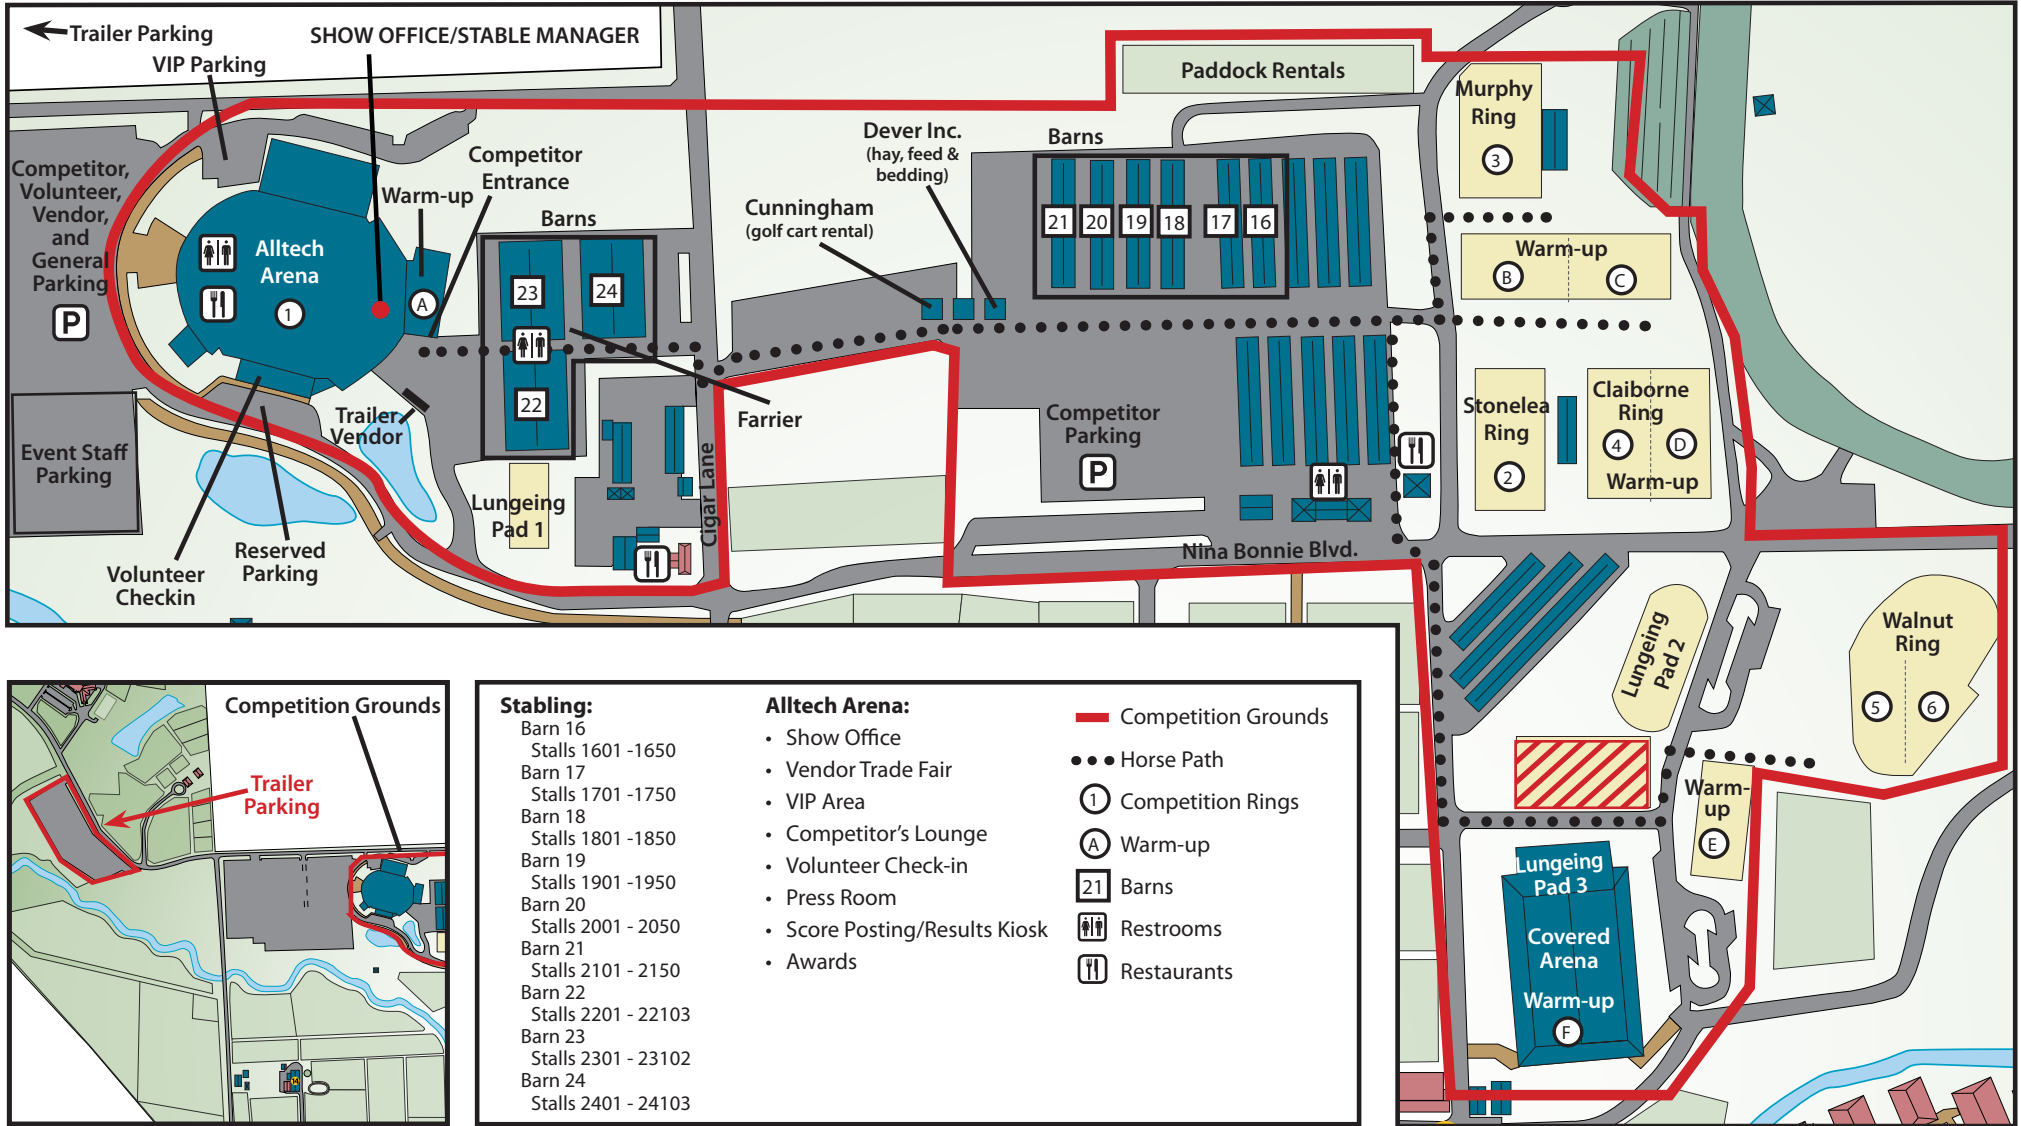

# Competition Grounds Map

**TRAILER PARKING** is located beyond the Alltech Arena, off Walt Robertson Rd.